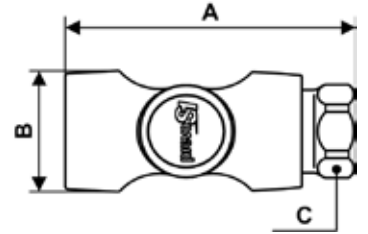

PREVOS1 SAFETY QUICK COUPLINGS 1/4" INDUSTRIAL PROFILE PLATE

Female coupler on plate

Profile : ISO 6150B

Min/max operating pressure	Flow rate at 87 psi	ID passage	Temperature min/max
29 / 174 psi	29 CFM	1/4"	5 / 158 °F

Part number	Female thread	Net weight (Kg)
ISI 061201CP	NPT1/4	0
ISI 061202CP	NPT3/8	0
ISI 061203CP	NPT1/2	0,118